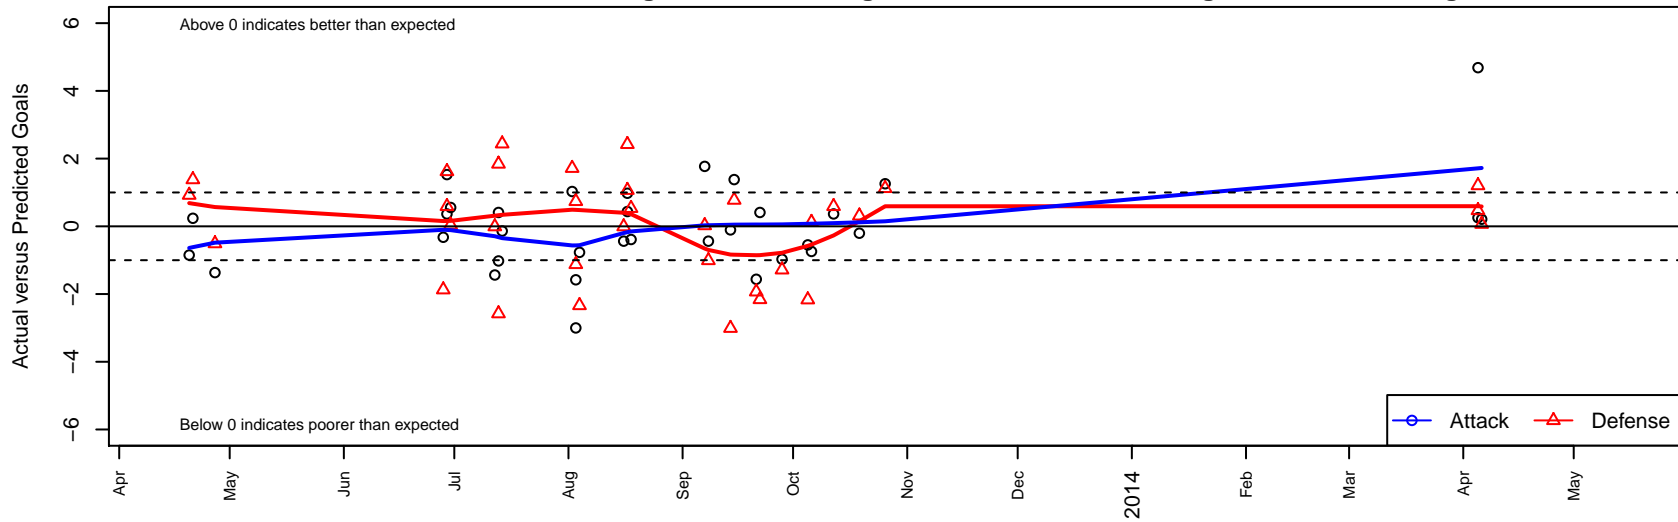

Pacific FC Blue B00
Dots are actual minus expected GF (blue circles) and GA (red triangles).
Blue line is smoothed change in attack strength. Red is smoothed change in defense strength.